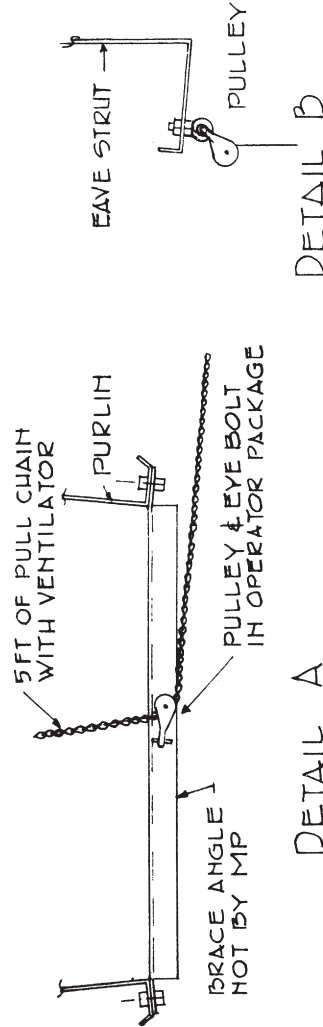

INSTALLATION DETAILS

▶ ROUND GRAVITY VENT

WALL OPERATOR PACKAGE

- 40' Cable
- 2 Pulleys
- 1 Cable Catch
- 2 Cable Clamps