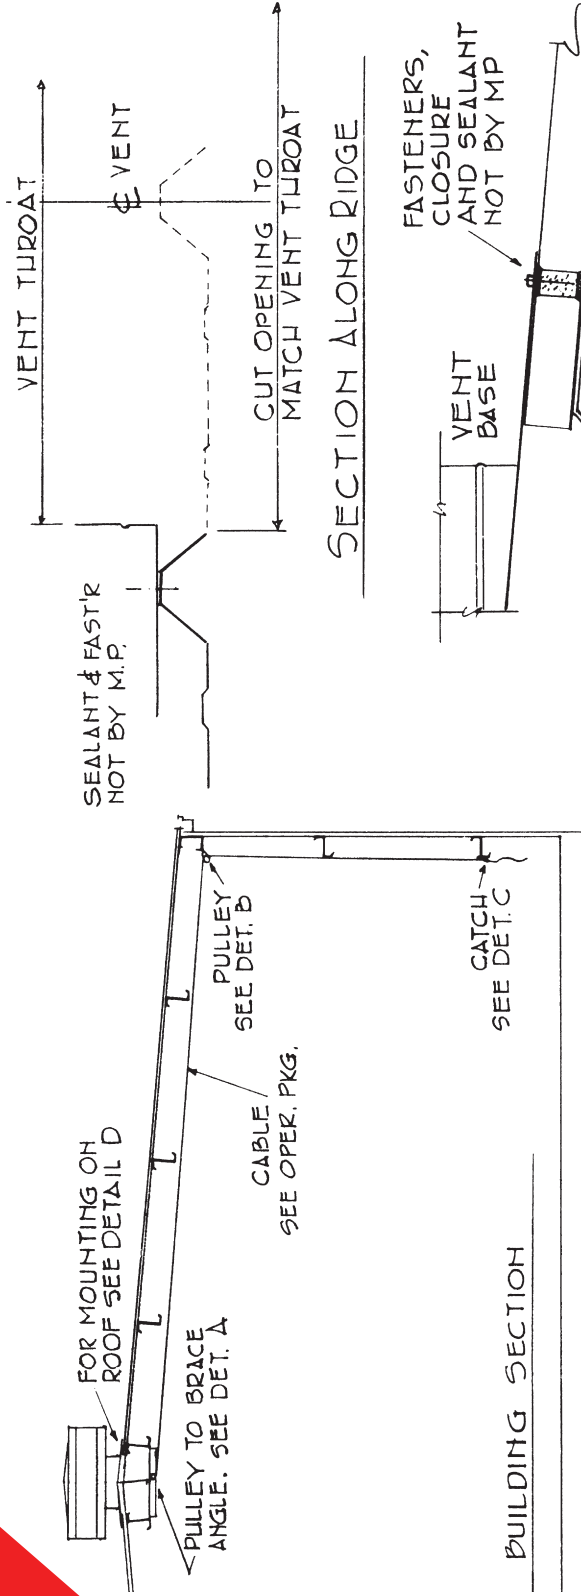

INSTALLATION DETAILS

▶ ROUND GRAVITY VENT

WALL OPERATOR PACKAGE

- 40' Cable
- 2 Pulleys
- 1 Cable Catch
- 2 Cable Clamps