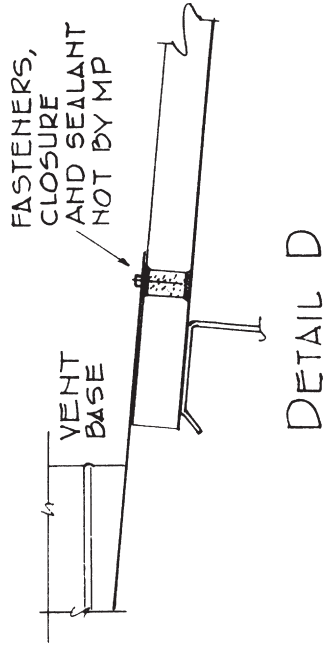

INSTALLATION DETAILS

▶ ROUND GRAVITY VENT

WALL OPERATOR PACKAGE

- 40' Cable
- 2 Pulleys
- 1 Cable Catch
- 2 Cable Clamps