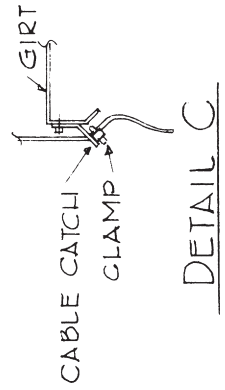

INSTALLATION DETAILS

▶ ROUND GRAVITY VENT

WALL OPERATOR PACKAGE

- 40' Cable
- 2 Pulleys
- 1 Cable Catch
- 2 Cable Clamps